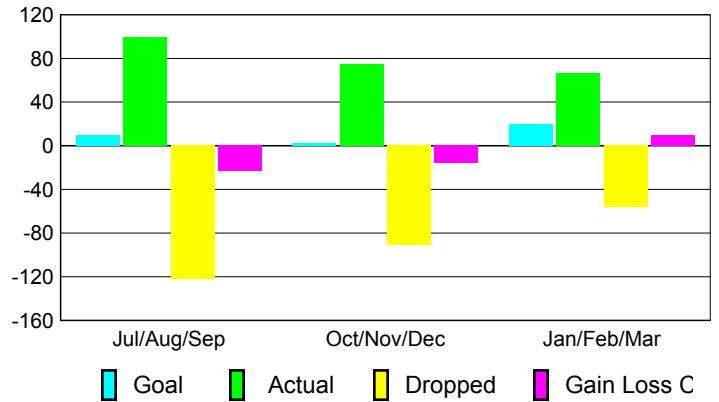

Membership Results 2009-2010

Goal, New, Dropped, Gain/Loss