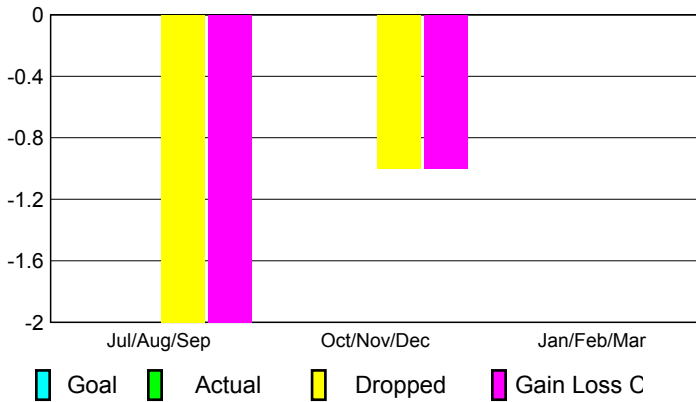

2009-2010 GMT Quarterly Report for District (or Undistricted) **District 336 D**

GMT: **Junichi Takata**

Location: **JAPAN**

GMT CA: **5**

CLUBS

Club Results
2009-2010

Clubs
2008-2009

Month	New Club	Actual New	Actual Dropped	Gain/Loss of	Gain/Loss of
	Goal	Clubs	Clubs	Clubs	Clubs
Jul/Aug/Sep	0	0	-2	-2	0
Oct/Nov/Dec	0	0	-1	-1	-2
Jan/Feb/Mar	0	0	0	0	0
Totals	0	0	-3	-3	-2

Club Results 2009-2010

Goal, New, Dropped, Gain/Loss

Comparison of Club Gain/Loss

Current Year Compared to the Previous Year

YTD Status Quo Clubs 2009-2010

Status Quo Clubs Compared to Status Quo Members

MEMBERSHIP