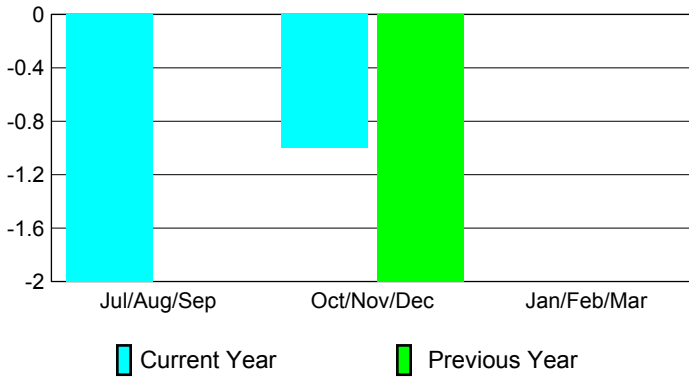

2009-2010 GMT Quarterly Report for District (or Undistricted) **District 336 D**

GMT: **Junichi Takata**

Location: **JAPAN**

GMT CA: **5**

CLUBS

Club Results
2009-2010

Clubs
2008-2009

Month	New Club	Actual New	Actual Dropped	Gain/Loss of	Gain/Loss of
	Goal	Clubs	Clubs	Clubs	Clubs
Jul/Aug/Sep	0	0	-2	-2	0
Oct/Nov/Dec	0	0	-1	-1	-2
Jan/Feb/Mar	0	0	0	0	0
Totals	0	0	-3	-3	-2

Club Results 2009-2010

Goal, New, Dropped, Gain/Loss

Comparison of Club Gain/Loss

Current Year Compared to the Previous Year

YTD Status Quo Clubs 2009-2010

Status Quo Clubs Compared to Status Quo Members

MEMBERSHIP