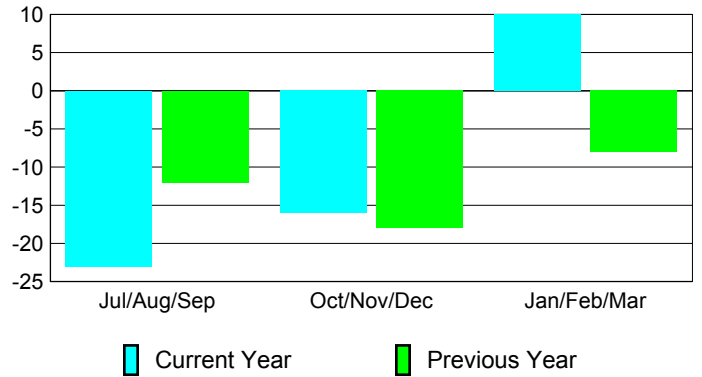

Comparison of Membership Gain/Loss

Current Year Compared to the Previous Year